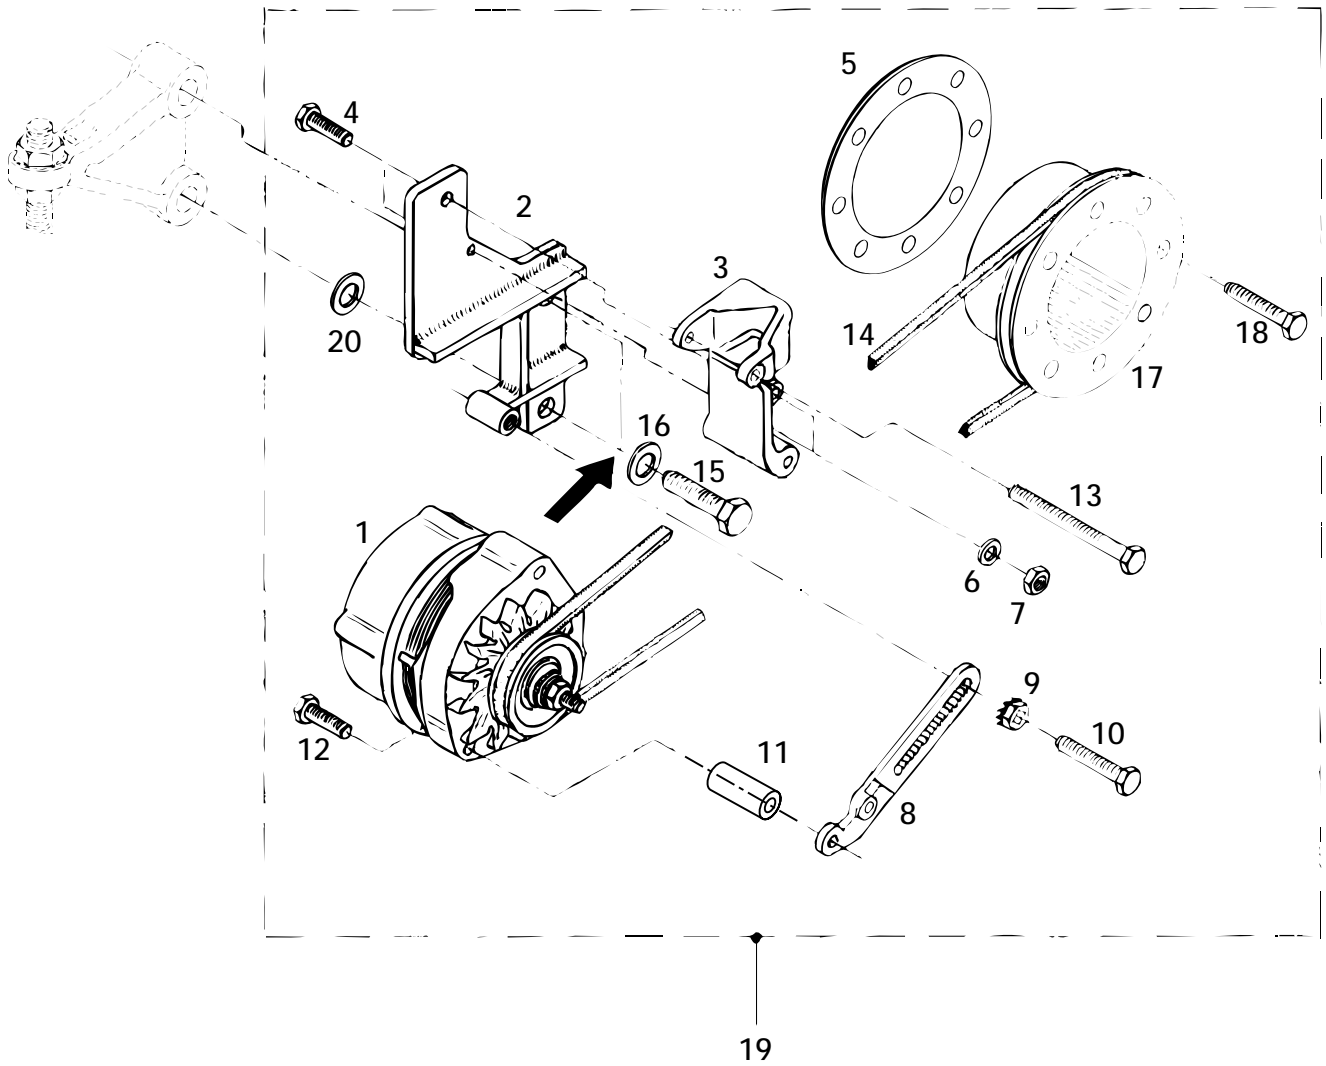

groep/ group	blz./ page	type	omschrijving/description	datum/date
4	3	DT(A) 43, 64, 67	Extra dynamo Extension alternator	27.05.02